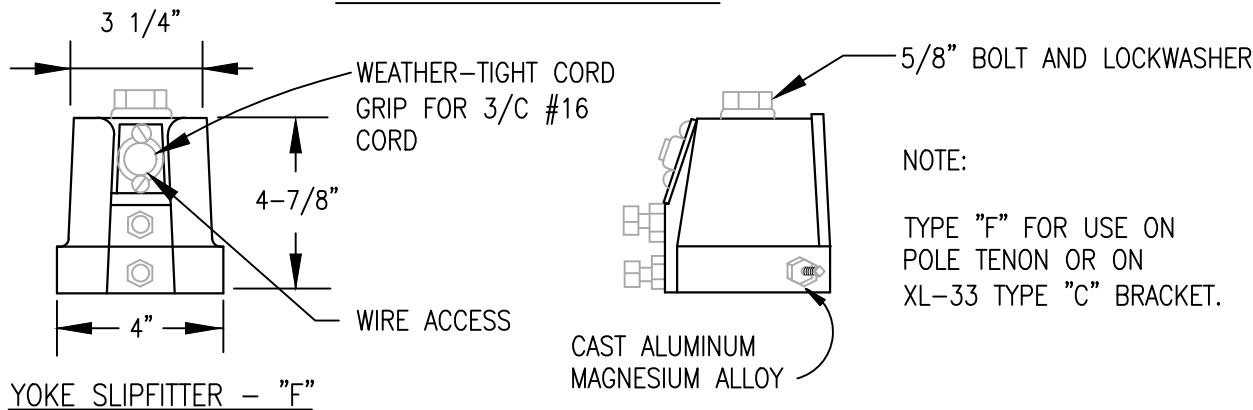

**RIGHT ANGLE BRACKET - "E"**

**LUMINAIRE MOUNTING BRACKET DETAILS**

REVISED:

NOVEMBER 2020

LUMINAIRE PLATE:

XL-26